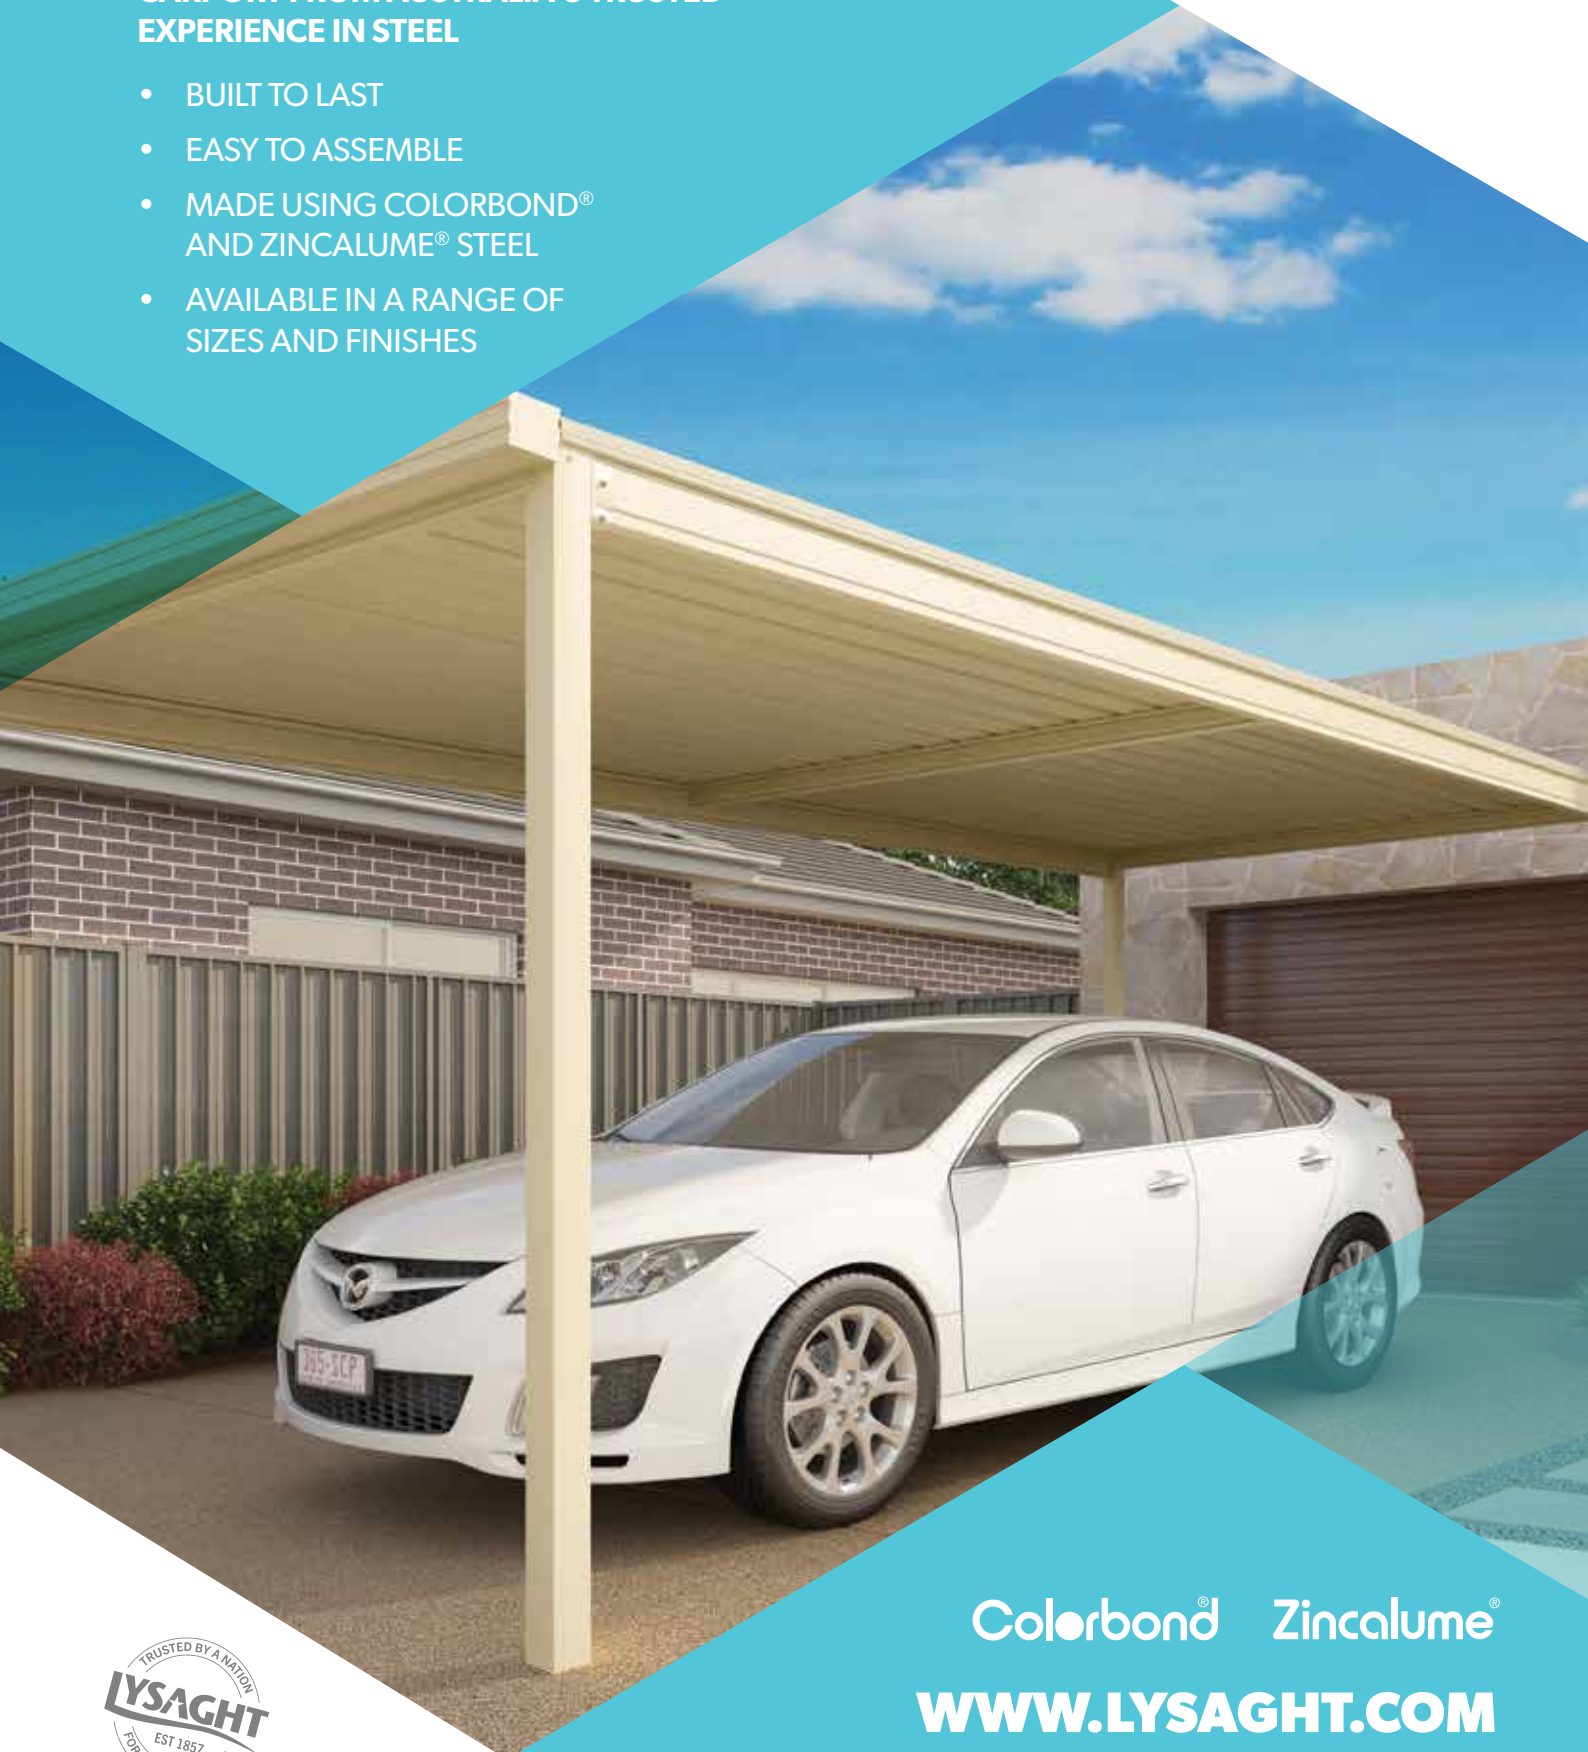

CARPORT RANGE

LYSAGHT

AN ATTRACTIVE AND STYLISH FREESTANDING
CARPORT FROM AUSTRALIA'S TRUSTED
EXPERIENCE IN STEEL

- BUILT TO LAST
- EASY TO ASSEMBLE
- MADE USING COLORBOND®
AND ZINCALUME® STEEL
- AVAILABLE IN A RANGE OF
SIZES AND FINISHES

Colorbond® Zinalume®

WWW.LYSAGHT.COM

CARPORTS MADE FOR AUSTRALIAN CONDITIONS

Colorbond® Zincolume®

Designed with Australia's unique climate in mind, our LYSAGHT® carport kits are the ideal solution for your vehicle protection needs.

BUILT TO LAST

LYSAGHT® carport kits are designed to perform for many years to come and have been:

- Manufactured using 100% Australian made COLORBOND® and ZINCALUME® steel
- Designed for the tough and uncompromising Australian climate
- Fully tested in cyclonic and non-cyclonic conditions
- Engineered to meet Australian standards
- Backed by BlueScope and are supported by an up to 15-year COLORBOND® steel warranty against corrosion, perforation and paint flaking and peeling*