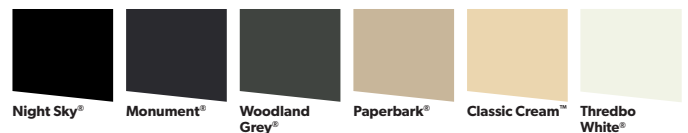

## FRAME COLOURS

### COLORBOND® STEEL HIGH GLOSS FIRMLOK® BEAMS COLOUR RANGE

Note: Not all frame colours available in all regions. Contact your distributor or local Lysaght branch for colour availability in your area.

## ROOF COLOURS

All states have 22 standard COLORBOND® steel single-sided roof colours available.

Double-sided roof colours are also available and vary by state.

Please contact your distributor or local Lysaght branch for colour availability in your area.