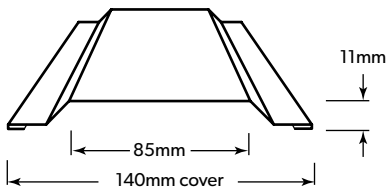

LYSAGHT COLORSCREEN® IS A STYLISH NON-STRUCTURAL SCREEN

SUITABLE FOR ELEVATED HOMES, CABINS, GRANNY FLATS, MODULAR BUILDINGS AND OTHER RAISED STRUCTURES

- Promotes airflow beneath whilst screening the underside of a building
- Rot resistant and impervious to termite attack
- Pre-painted, strong and requires minimal maintenance
- Prevents people, animals and objects from going under a building
- Available in lengths of 3 metres and features folded edges to allow for safer handling*
- Available in the full standard COLORBOND® steel colour range

*When installed with appropriate personal protective equipment

Note: All dimensions shown are nominal.