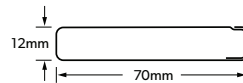

MINISCREEN®

- Lysaght's classic mini-corrugated boundary fence
- Panel width: 2350mm
- Panel height: 1500mm; 1800mm; 2100mm

SLATSCREEN®

- Contemporary slat fencing or screening for your home
- Panel width: 2350mm
- Panel height: 1500mm; 1800mm; 2100mm

LOUVRESCREEN®

- Versatile louvred slat fencing or screening for your home
- Panel width: 1575mm
- Panel height: 1500mm; 1800mm; 2100mm

WHY CHOOSE A LYSAGHT® STEEL FENCE?

SHAPED FROM 100% COLORBOND® STEEL, A LYSAGHT® STEEL FENCE DELIVERS QUALITY YOU CAN TRUST

- ✓ A range of profiles, colours and accessories lets you create a great looking fence
- ✓ Rot resistant and impervious to termite attack
- ✓ Requires minimal maintenance and no painting
- ✓ A fully tested system made to Australian standards
- ✓ Backed by the BlueScope material warranty⁴
- ✓ Peace of mind with a 10-year Lysaght structural warranty⁴
- ✓ Gates available for personal and vehicle access