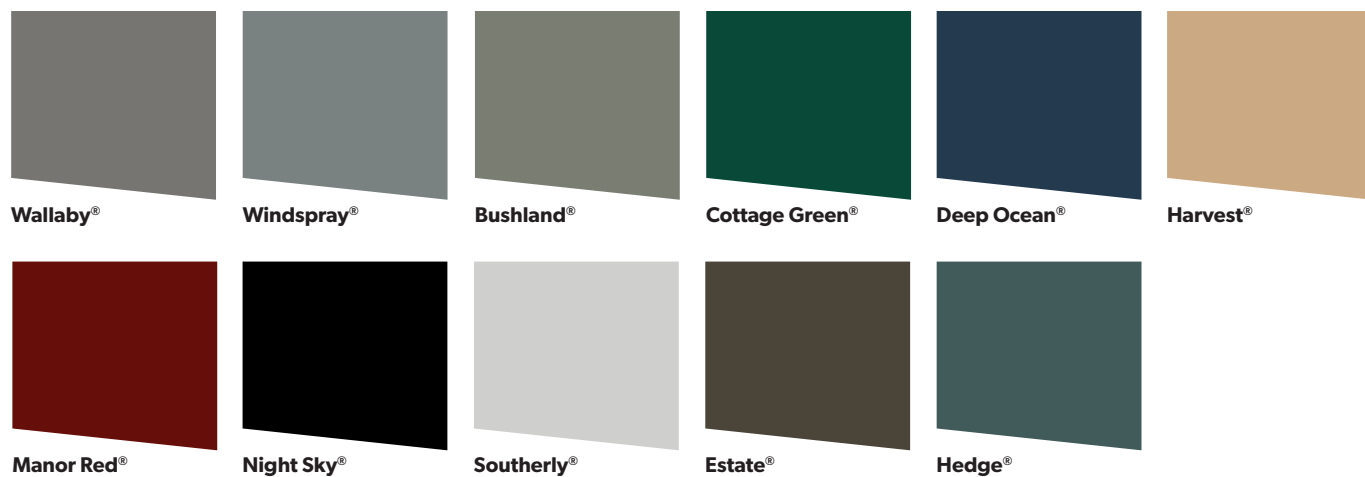

# STANDARD COLOUR RANGE

## COLORBOND® STEEL STANDARD FENCING COLOUR RANGE

## COLORBOND® STEEL SECONDARY AND EXTENDED FENCING COLOUR RANGE<sup>3</sup>