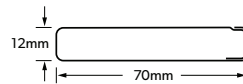

LOUVRESCREEN®

- Versatile louvred slat fencing or screening for your home
- Panel width: 1575mm
- Panel height: 1500mm; 1800mm; 2100mm