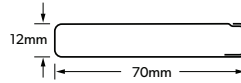

Lattice Panel Topper

SLATSCREEN® Topper

SLATSCREEN™

- Contemporary slat fencing or screening for your home
- Panel width: 2370mm
- Panel height: 1500mm; 1800mm; 2100mm

LOUVRESCREEN™

- Versatile louvred slat fencing or screening for your home
- Panel width: 1575mm
- Panel height: 1500mm; 1800mm; 2100mm