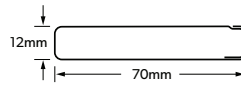

SLATSCREEN™

- Contemporary slat fencing or screening for your home
- Panel width: 2370mm
- Panel height: 1500mm; 1800mm; 2100mm