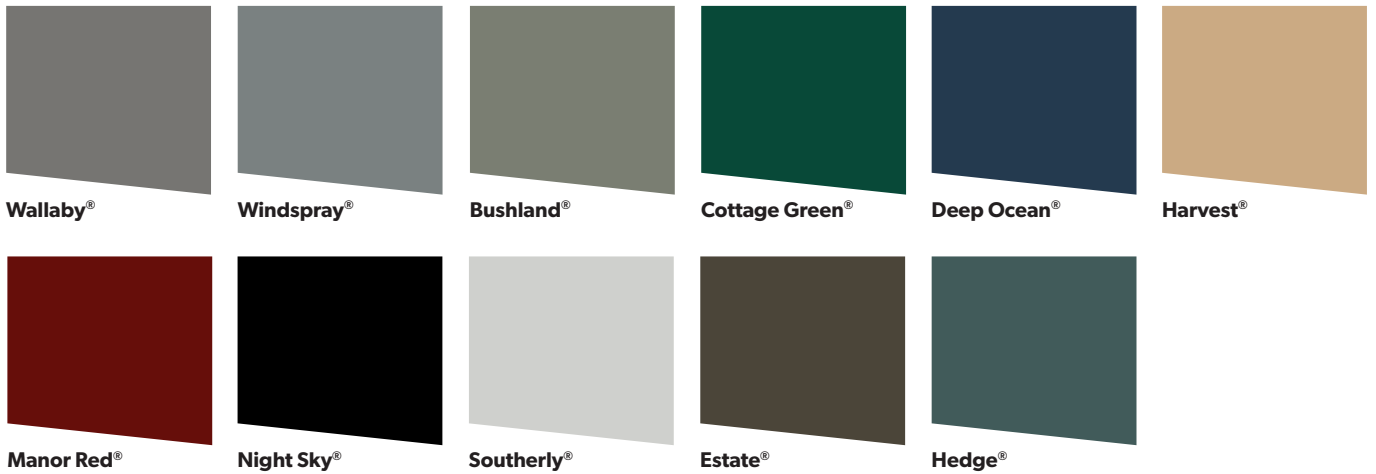

Lattice Panel Topper

SMARTASCREEN®

- The neighbour-friendly boundary fence with the same great appeal from both sides
- Panel width: 2350mm; 3100mm
- Panel height: 1500mm; 1800mm; 2100mm¹

Enhance your SMARTASCREEN® fence with a classic lattice topper²

Lattice Panel Topper

STANDARD COLOUR RANGE

COLORBOND® STEEL STANDARD FENCING COLOUR RANGE

COLORBOND® STEEL SECONDARY AND EXTENDED FENCING COLOUR RANGE³

WHY CHOOSE A LYSAGHT® STEEL FENCE?

SHAPED FROM 100% COLORBOND® STEEL, A LYSAGHT® STEEL FENCE DELIVERS QUALITY YOU CAN TRUST