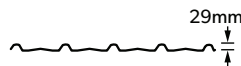

Lattice Panel Topper

SMARTASCREEN®

- The neighbour-friendly boundary fence with the same great appeal from both sides
- Panel width: 2350mm; 3100mm
- Panel height: 1500mm; 1800mm; 2100mm¹

Enhance your SMARTASCREEN® fence with a classic lattice topper²