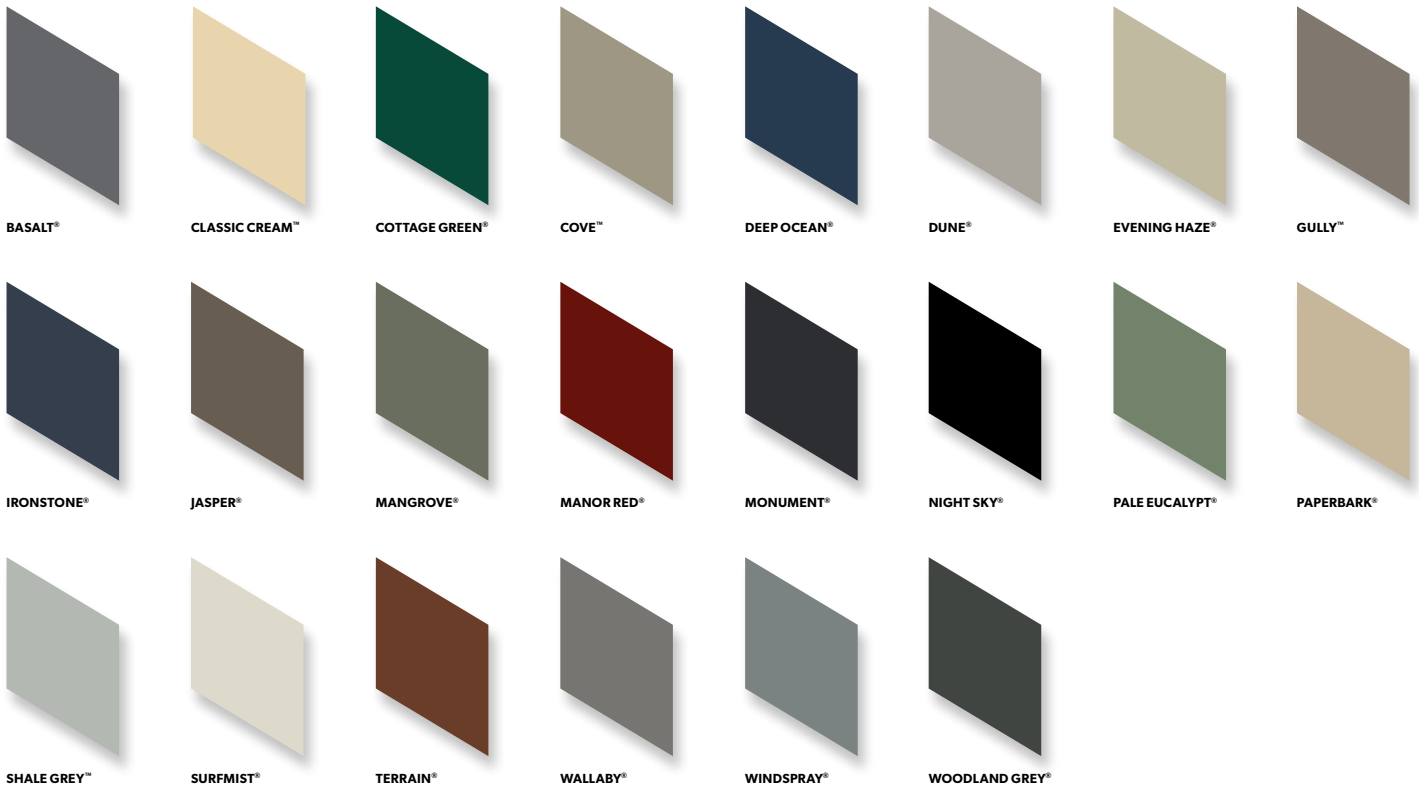

ROOF SHEETING – CUSTOM ORB®, TRIMDEK®, SPANDEK®