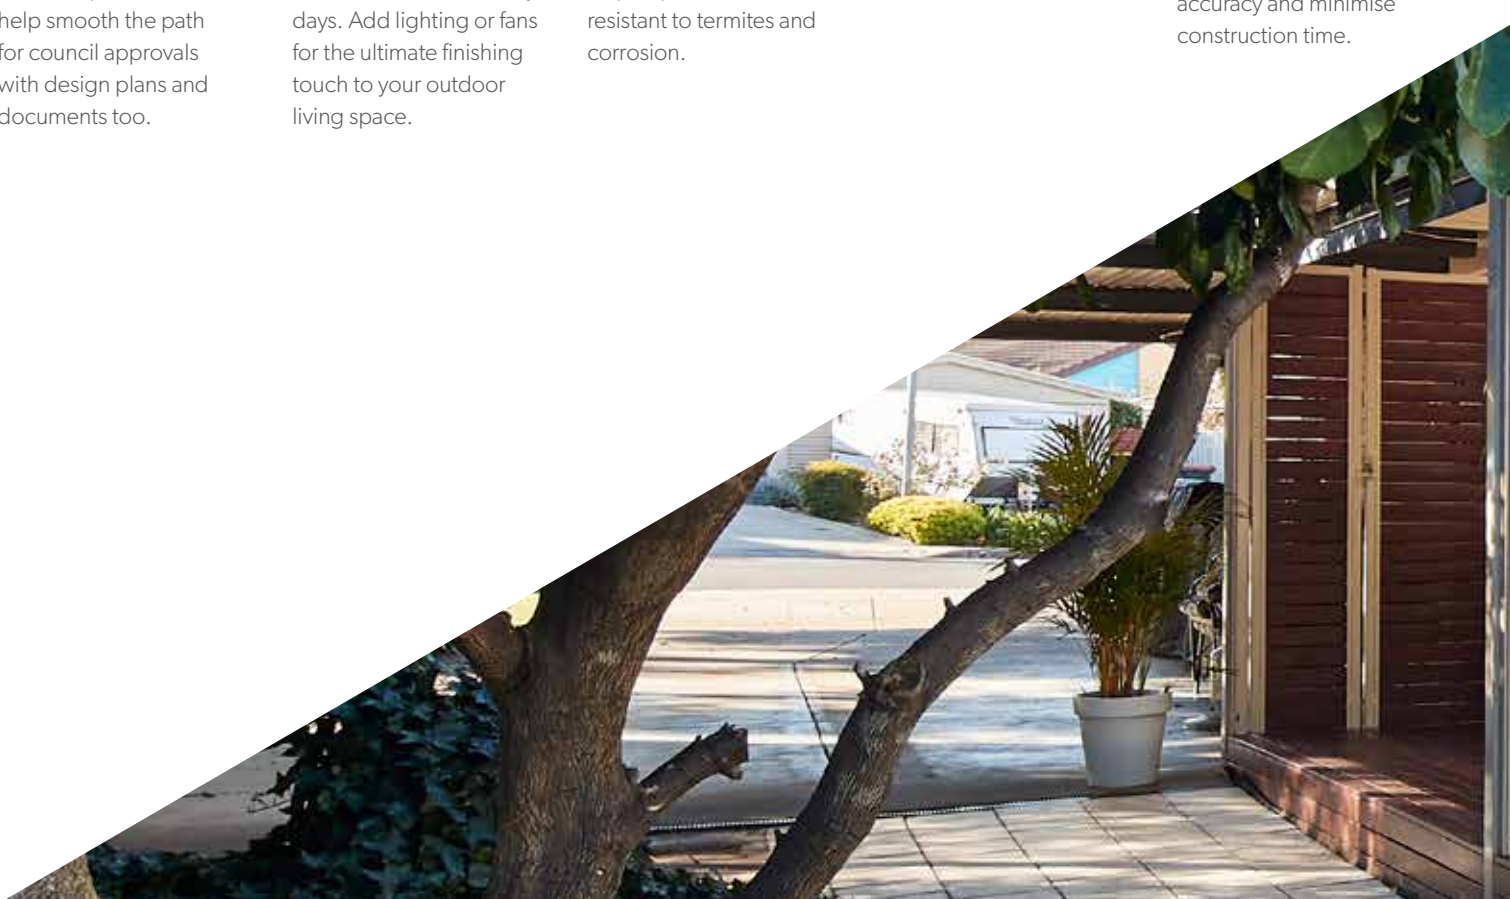

3

STRONG FOUNDATIONS

Help protect your home from the elements with Australian-made COLORBOND® steel. More than just painted steel, COLORBOND® steel is manufactured to exact Australian Standards and tested in some of Australia's harshest conditions. This means the beams, roof cladding and gutters in your outdoor addition won't warp, chip or peel and will be resistant to termites and corrosion.

4

THE FLAWLESS FINISH

Advanced COLORBOND® steel paint technology provides a durable finish that will resist peeling, chipping and cracking and ensure that your LYSAGHT LIVING® home addition will look better for longer. It's easy to look after too: a simple wash down from time-to-time will keep it looking great for years.

5

PRECISION ENGINEERING

You can be confident that every part of your LYSAGHT LIVING® outdoor addition is rigorously engineered and tested for structural integrity. For your peace of mind, we back this up with a 20-year structural performance warranty.

Our connectors and brackets have been pre-welded and pre-drilled to maximise assembly accuracy and minimise construction time.