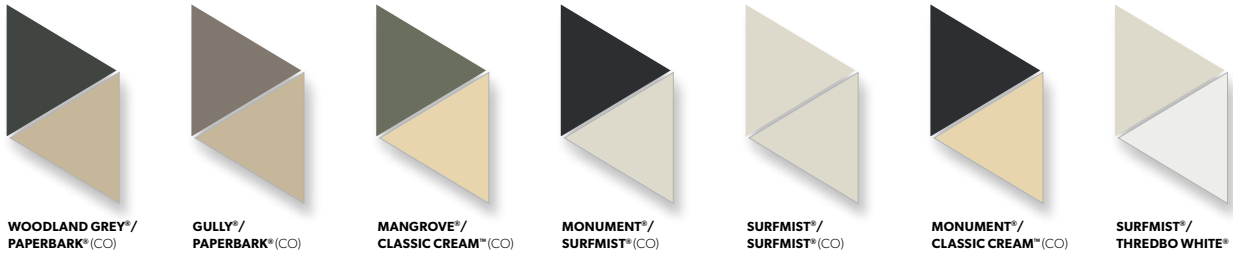

VIC/TAS ADDITIONAL COLOUR OPTIONS

In addition to the base colour range, double sided colour roof sheeting in Victoria & Tasmania is available in these additional options:

MONUMENT®/
THREDBO WHITE®
HIGH GLOSS

SURFMIST®/
THREDBO WHITE®
HIGH GLOSS

WOODLAND GREY®/
PAPERBARK® (FD)

GULLY®/
PAPERBARK® (FD)

SURFMIST®/
THREDBO WHITE®

WOODLAND GREY®/
PAPERBARK® (FD)

WOODLAND GREY®/
THREDBO WHITE® (FD)

NSW/ACT ADDITIONAL COLOUR OPTIONS

In addition to the base colour range, double sided colour roof sheeting in New South Wales & ACT is available in these additional options:

MANGROVE®/
CLASSIC CREAM™ (FD)

MONUMENT®/
SURFMIST® (FD)

MONUMENT®/
CLASSIC CREAM™ (FD)

SURFMIST®/
SURFMIST® (FD)

(CO) Colour available in CUSTOM ORB® profile only

(FD) Colour available in FLATDEK® profile only

SA ADDITIONAL COLOUR OPTIONS

In addition to the base colour range, double sided roof sheeting in South Australia is available in these additional options: