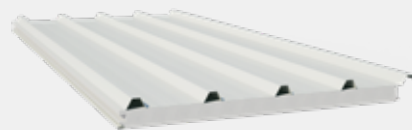

Trapezoidal profile