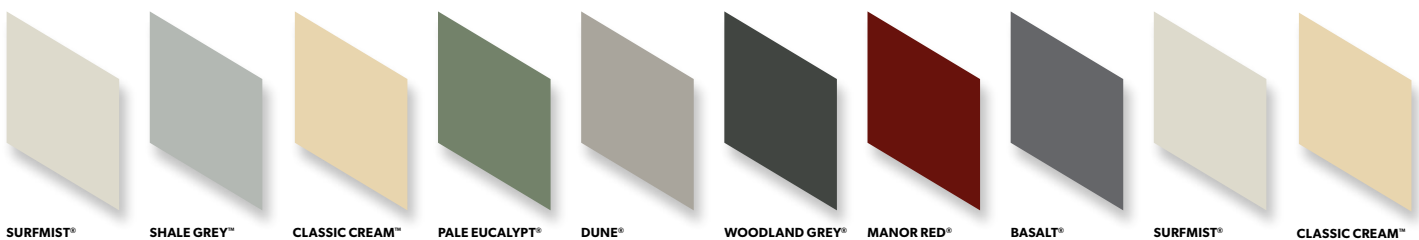

SURFMIST®/
THREDBO WHITE®
HIGH GLOSS

WOODLAND GREY®/
PAPERBARK® (FD)

GULLY®/
PAPERBARK® (FD)

SURFMIST®/
THREDBO WHITE®

WOODLAND GREY®/
PAPERBARK® (FD)

WOODLAND GREY®/
THREDBO WHITE® (FD)

NSW/ACT ADDITIONAL COLOUR OPTIONS

SURFMIST®/
SURFMIST® (FD)

(CO) Colour available in CUSTOM ORB® profile only

(FD) Colour available in FLATDEK® profile only

SA ADDITIONAL COLOUR OPTIONS

In addition to the base colour range, double sided roof sheeting in South Australia is available in these additional options:

(CO) Colour available in CUSTOM ORB® profile only

(FD) Colour available in FLATDEK® profile only

ROOF SHEETING – CUSTOM ORB®, TRIMDEK®, SPANDEK®

INSULATED PANEL

TOPSIDE COLOUR OPTIONS*

UNDERSIDE COLOUR OPTIONS*

Notes: Colour availability for each roofing profile, FIRMLOK® beams and posts may vary by region. Colour availability is subject to change without notice. Underside colour on Double Sided Colour Range supplied with a high-gloss finish. FIRMLOK® Beams are made from COLORBOND® steel with a high-gloss finish. Posts are powder coated to match the high gloss COLORBOND® steel colours indicated. FIRMLOK® lead times may vary by region.